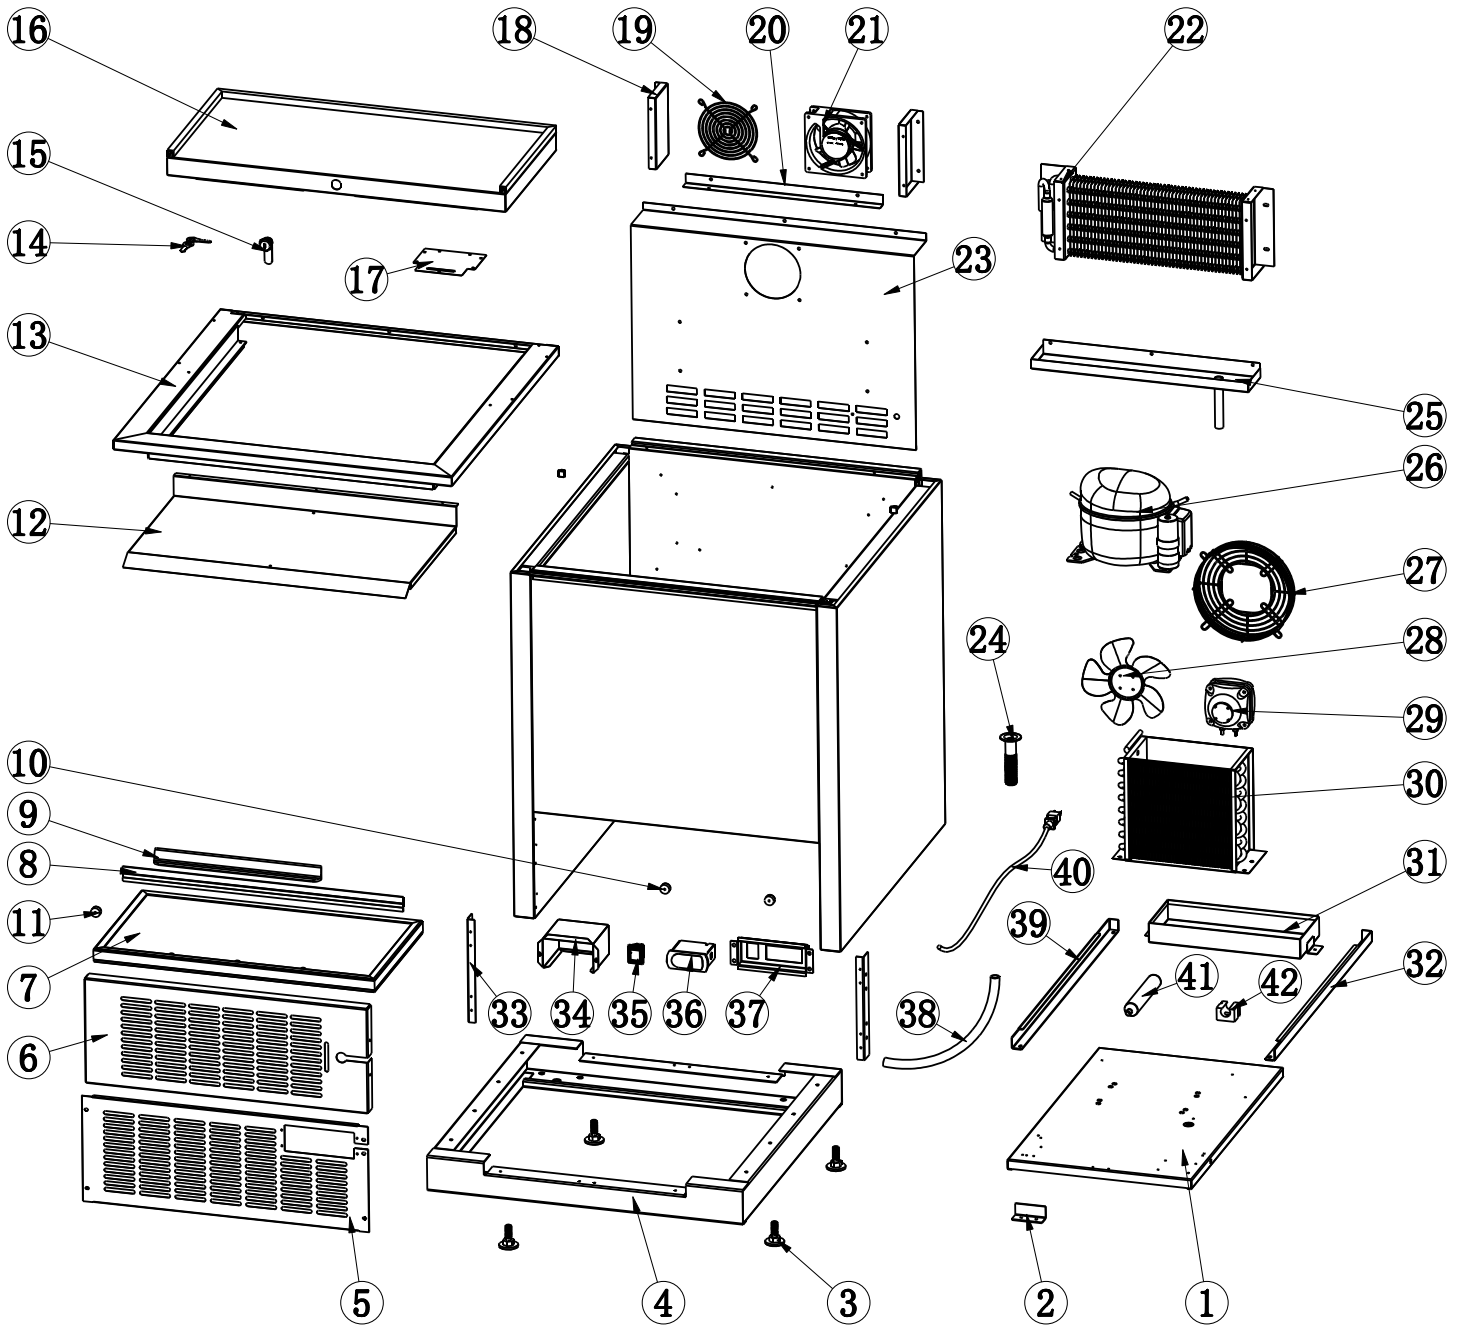

# Parts Breakdown

Model BB-CN-0005-HC 50038

# Parts Breakdown

## Model BB-CN-0005-HC 50038

Item No.	Description	Position	Item No.	Description	Position	Item No.	Description	Position
AE966	Compressor Unit Installation Board for 50038	1	AE976	Top Board for 50038	16	AA210	Condenser for 50038	30
AB973	Limited Block for Installation Board for 50038	2	AE977	Base Board for Lock for 50038	17	AE905	Outer Drain Pan for 50038	31
AA185	Leveling Feet for 50038	3	AE978	Evaporator Fan Right and Left Baffle for 50038	18	AE982	Right Rail for Installation Board for 50038	32
AE967	Cabinet Base for 50038	4	AA201	Evaporator Fan Motor Cover for 50038	19	AE983	Fixer for Front Grill for 50038	33
AE968	Front Grill for 50038	5	AE979	Evaporator Fan Bottom Baffle for 50038	20	AA214	Thermostat Water Proof Cover for 50038	34
AE969	Back Grill for 50038	6	AE901	Evaporator Fan Motor for 50038	21	AA124	Power Switch for 50038	35
AE970	Door for 50038	7	AA203	Evaporator for 50038	22	AB109	Thermostat for 50038	36
AE971	Door Gasket for 50038	8	AF836	Evaporator Cover for 50038	23	AE984	Thermostat Installation Cover for 50038	37
62363	Door Handle for 50038	9	AA205	Inner Drain Pipe for 50038	24	AA216	Drain Tube for 50038	38
AA192	Back Limit Block for 50038	10	AE981	Inner Drain Pan for 50038	25	AE985	Left Rail for Installation Board for 50038	39
AE986	Door Limit Block for 50038	11	AF740	Compressor for 50038	26	AA135	Power Cord for 50038	40
AF835	Panel Under Table with Component for 50038	12 - 13	AA207	Condenser Fan Motor Cover for 50038	27	AB594	Filter for 50038	41
AA196	Key for 50038	14	AA208	Condenser Fan Blade for 50038	28	AB595	Filter Fixer for 50038	42
AA197	Lock for 50038	15	AA209	Condenser Fan Motor for 50038	29			